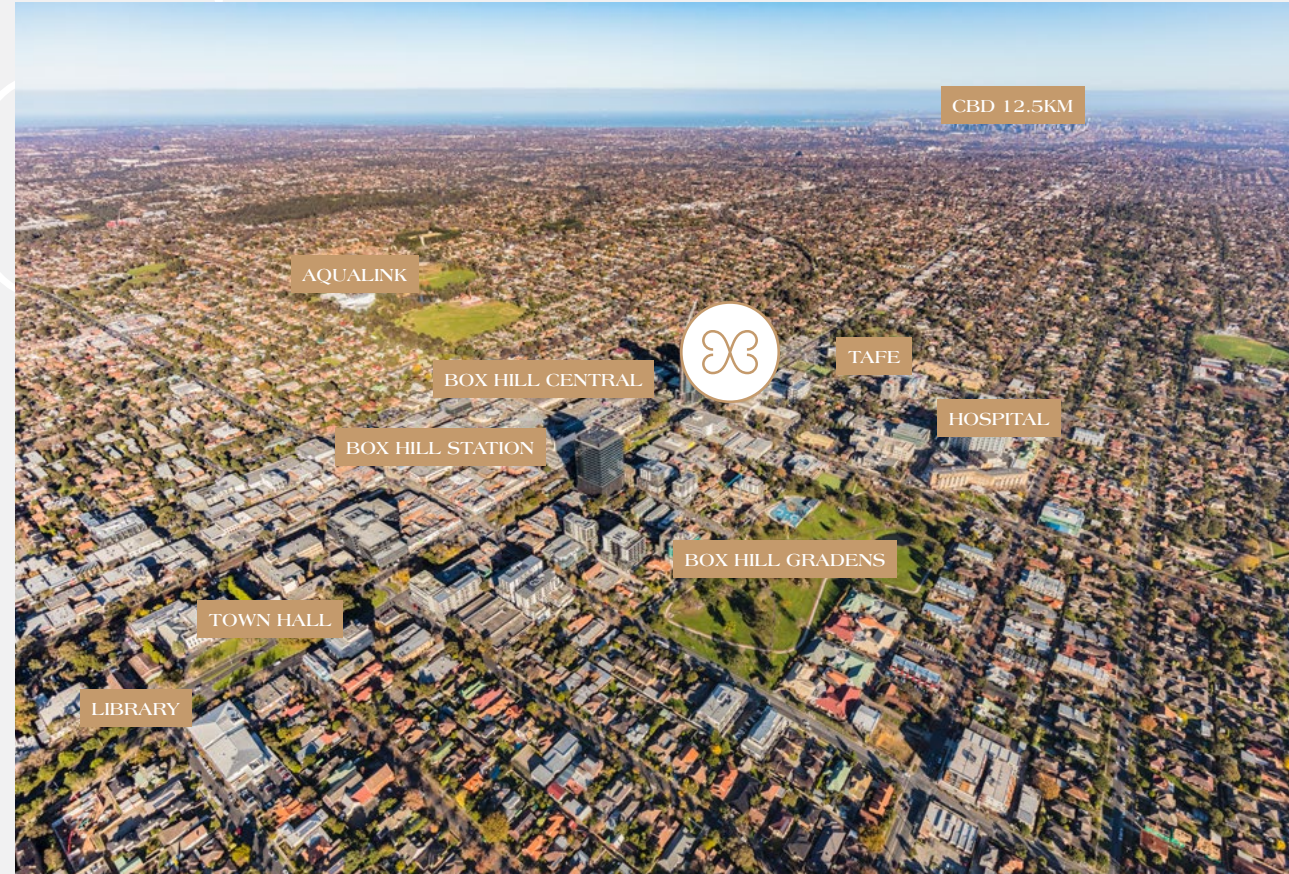

YOUR ICONIC
TOWER

Artist Impression - Exterior Ground Level View

Crafted by Award-winning, international architects Peddle Thorp, Panorama's curvaceous design transcends all design norms. Heralded as the future of modern living in Box Hill, glass atria allow sunlight and air flow to all residences, for natural healthy living.

ENQUIRE NOW

PANORAMABOXHILL.COM.AU

1300 826 826

PANORAMA

BOX HILL

WHERE YOUR HOME IS
A GARDEN PARADISE

YOUR PERFECT LOCATION

Mister and Miss

Box Hill Gardens

Panorama is superbly located at the heart of Box Hill, Victoria's second tallest CBD after Melbourne. Conveniently located adjacent Box Hill Gardens, shopping centre and train station, these luxury residences have stunning views to the city and Dandenong ranges.

YOUR GARDEN OASIS

Artist Impression - Podium Rooftop Landscaped Garden

With a private podium garden oasis and sky-high rooftop designer garden terraces, Panorama provides a secluded peaceful environment to entertain family and friends. Resort style facilities include ground floor retail, and rooftop gym, function and dining spaces.