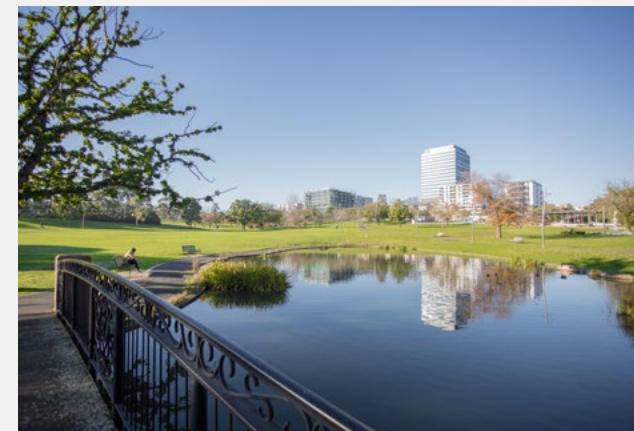

YOUR ICONIC
TOWER

Artist Impression - Exterior Ground Level View

Crafted by Award-winning, international architects Peddle Thorp, Panorama's curvaceous design transcends all design norms. Heralded as the future of modern living in Box Hill, glass atria allow sunlight and air flow to all residences, for natural healthy living.

Box Hill Gardens

Panorama is superbly located at the heart of Box Hill, Victoria's second tallest CBD after Melbourne. Conveniently located adjacent Box Hill Gardens, shopping centre and train station, these luxury residences have stunning views to the city and Dandenong ranges.

YOUR GARDEN OASIS

Artist Impression - Podium Rooftop Landscaped Garden

With a private podium garden oasis and sky-high rooftop designer garden terraces, Panorama provides a secluded peaceful environment to entertain family and friends. Resort style facilities include ground floor retail, and rooftop gym, function and dining spaces.